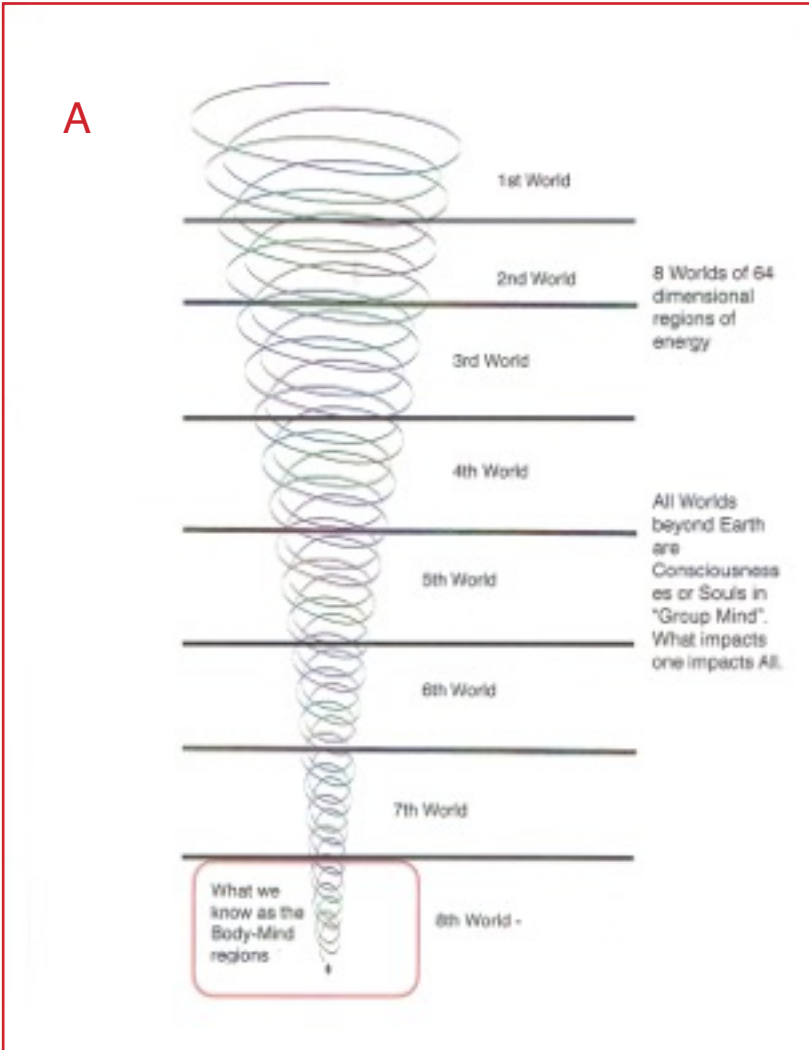

EARTH HISTORY

AS WE KNOW IT

Historical Earth Timeline from Homo Erectus

Key

- A. Galactic - Seven Worlds from Spiritual Homes
- B. 1.8 million years ago Homo Erectus

Historical Earth Timeline from First Appearance of Neanderthals

Key

- C. 600,000 years ago Neanderthal Body
- D. 200,000 years ago Cro-Magnon Body
- E. 195,000 years ago Homo-Sapien Body

Historical Earth Timeline from Disappearance of Neanderthals

Key

F. 40,000 years ago	Neanderthals disappeared
G. 38,000 years ago	Earliest dated 'goddess' statue
H. 6,000 years ago	Appearance of male rule/patriarchy
I. 4,000 years ago	First indication of myths
J. 2500 years ago	Earliest indications of gods - Garden of Eden Story
K. 1977 years ago	Written account of Christ
L. 2024 years ago	Writings that formed the Old Testament
M. 1950 - 1700 years ago	Christianity formed
N. 2018	Present day

Key

- A. Galactic - Seven Worlds beyond Earth - Divine Families from Spiritual Homes
- B. 1.8 million years ago Homo Erectus
- C. 600,000 years ago Neanderthal Body
- D. 200,000 years ago Cro-Magnon Body
- E. 195,000 years ago Homo-Sapien Body
- F. 40,000 years ago Neanderthals disappeared
- G. 38,000 years ago Earliest dated 'goddess' statue
- H. 6,000 years ago Appearance of male rule/patriarchy
- I. 4,000 years ago First indication of myths
- J. 2500 years ago Earliest indications of gods - Garden of Eden Story
- K. 1977 years ago Written account of Christ
- L. 2024 years ago Writings that formed the Old Testament
- M. 1950 - 1700 years ago Christianity formed
- N. Present day