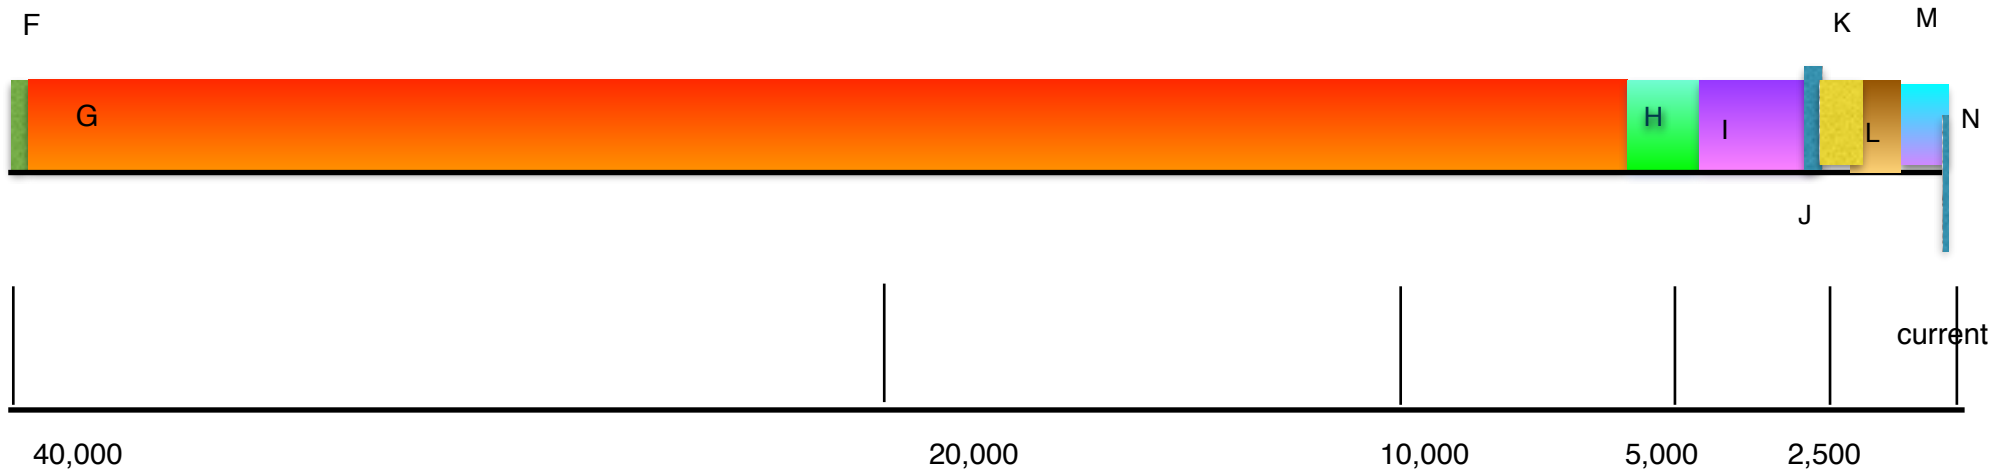

EARTH HISTORY

AS WE KNOW IT

Historical Earth Timeline from Homo Erectus

Key

- A. Galactic - Seven Worlds from Spiritual Homes
- B. 1.8 million years ago Homo Erectus

Historical Earth Timeline from First Appearance of Neanderthals

Key

- C. 600,000 years ago Neanderthal Body
- D. 200,000 years ago Cro-Magnon Body
- E. 195,000 years ago Homo-Sapien Body

Historical Earth Timeline from Disappearance of Neanderthals

Key

F. 40,000 years ago	Neanderthals disappeared
G. 38,000 years ago	Earliest dated 'goddess' statue
H. 6,000 years ago	Appearance of male rule/patriarchy
I. 4,000 years ago	First indication of myths
J. 2500 years ago	Earliest indications of gods - Garden of Eden Story
K. 1977 years ago	Written account of Christ
L. 2024 years ago	Writings that formed the Old Testament
M. 1950 - 1700 years ago	Christianity formed
N. 2018	Present day

Key

- A. Galactic - Seven Worlds beyond Earth - Divine Families from Spiritual Homes
- B. 1.8 million years ago Homo Erectus
- C. 600,000 years ago Neanderthal Body
- D. 200,000 years ago Cro-Magnon Body
- E. 195,000 years ago Homo-Sapien Body
- F. 40,000 years ago Neanderthals disappeared
- G. 38,000 years ago Earliest dated 'goddess' statue
- H. 6,000 years ago Appearance of male rule/patriarchy
- I. 4,000 years ago First indication of myths
- J. 2500 years ago Earliest indications of gods - Garden of Eden Story
- K. 1977 years ago Written account of Christ
- L. 2024 years ago Writings that formed the Old Testament
- M. 1950 - 1700 years ago Christianity formed
- N. Present day