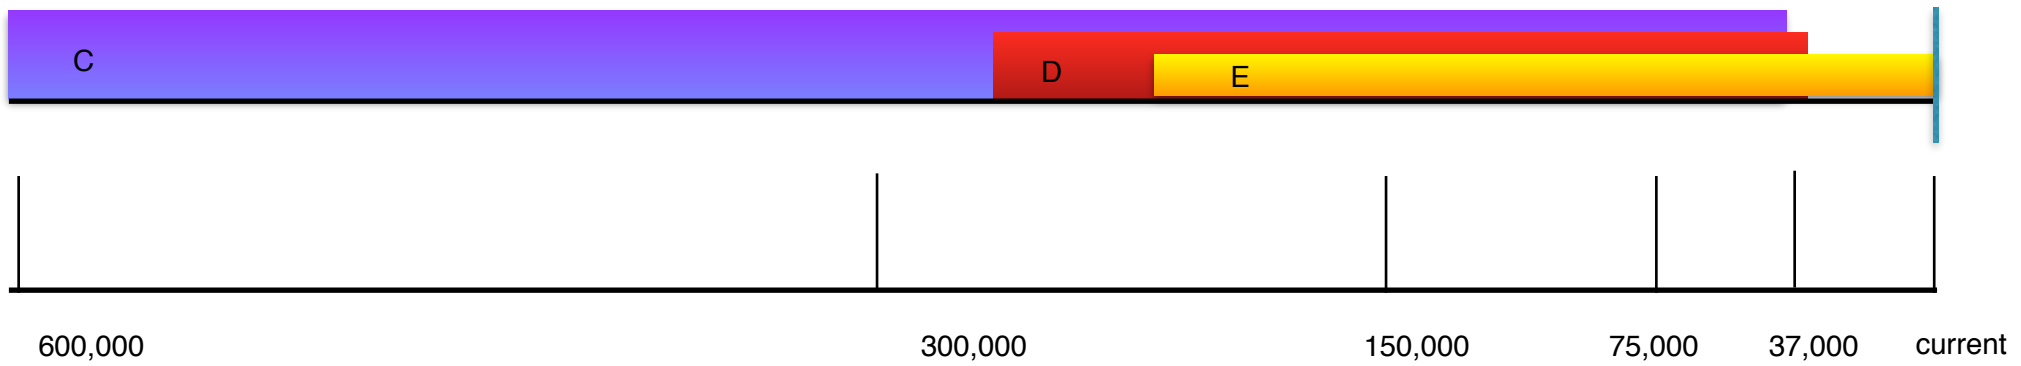

EARTH HISTORY

AS WE KNOW IT

Historical Earth Timeline from Homo Erectus

Key

- A. Galactic - Seven Worlds from Spiritual Homes
- B. 1.8 million years ago Homo Erectus

Historical Earth Timeline from First Appearance of Neanderthals

Key

- C. 600,000 years ago Neanderthal Body
- D. 200,000 years ago Cro-Magnon Body
- E. 195,000 years ago Homo-Sapien Body

Historical Earth Timeline from Disappearance of Neanderthals

Key

F. 40,000 years ago	Neanderthals disappeared
G. 38,000 years ago	Earliest dated 'goddess' statue
H. 6,000 years ago	Appearance of male rule/patriarchy
I. 4,000 years ago	First indication of myths
J. 2500 years ago	Earliest indications of gods - Garden of Eden Story
K. 1977 years ago	Written account of Christ
L. 2024 years ago	Writings that formed the Old Testament
M. 1950 - 1700 years ago	Christianity formed
N. 2018	Present day

Key

- A. Galactic - Seven Worlds beyond Earth - Divine Families from Spiritual Homes
- B. 1.8 million years ago Homo Erectus
- C. 600,000 years ago Neanderthal Body
- D. 200,000 years ago Cro-Magnon Body
- E. 195,000 years ago Homo-Sapien Body
- F. 40,000 years ago Neanderthals disappeared
- G. 38,000 years ago Earliest dated 'goddess' statue
- H. 6,000 years ago Appearance of male rule/patriarchy
- I. 4,000 years ago First indication of myths
- J. 2500 years ago Earliest indications of gods - Garden of Eden Story
- K. 1977 years ago Written account of Christ
- L. 2024 years ago Writings that formed the Old Testament
- M. 1950 - 1700 years ago Christianity formed
- N. Present day